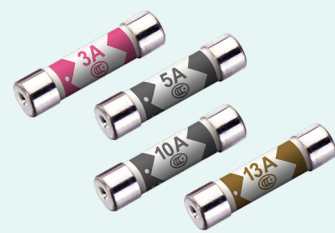

Cat No	Cable Length	Rating	Sockets	Colour	Carton Qty
BSG110N-MP	1m	13A	6	White	20
BSG210N-MP	2m	13A	6	White	20
BSG210NB-MP	2m	13A	6	Black	20
BSG3N-MP	3m	13A	6	White	15

Eight Socket Extension Lead

- Eight sockets – allows you to connect eight items safely into one outlet
- Socket safety shutters – prevents the insertion of foreign objects
- Power indicator – shows that power is connected and the socket is ready for use
- Wall-fixing capability – for an 'off the floor' neat and tidy solution
- Trusted quality – manufactured and certified to BS1363-2
- Fitted with a 13A fused plug – maximum load 3120W, 240V AC

Cat No	Cable Length	Rating	Sockets	Colour	Carton Qty
BEN210-MP	2m	13A	8	White	10

Fuses

- Available in packs of 4, 10 or as mixed packs
- Replacement fuse for rewirable plugs
- Manufactured to BS1362 or IEC 269-3A where applicable

Cat No	Rating	Sockets	Colour	Pack Qty	Carton Qty
SS-MP	13A	1	White	10	100
TN-MP	13A	2	White	-	20
UG-MP	13A	4	White	-	10
SXG-MP	13A	6	White	-	10

Multi- Socket Adaptor

- Two or three sockets – allows you to connect multiple products into one outlet
- Socket safety shutters – prevents the insertion of foreign objects
- Solid brass sleeved round pins – prevents contact when the plug pins are live
- Small and compact – easily fits behind cabinets and sofas
- Trusted quality – manufactured and certified to BS1363-3
- MSF3 fitted with a replaceable 13A fuse

Cat No	Rating	Sockets	Pack Qty
MSU2/NK-MS	13A	2	20
MSF3/NK-MS	13A Fused	3	20

Heavy Duty Rewireable Plug

- Solid brass sleeved pins – prevents contact when the plug pins are live
- Rewireable – for a custom solution
- Heavy duty construction – built to last
- Trusted quality – manufactured and certified to BS1363
- 13A rated – suitable up to 3120W
- Available in black or white