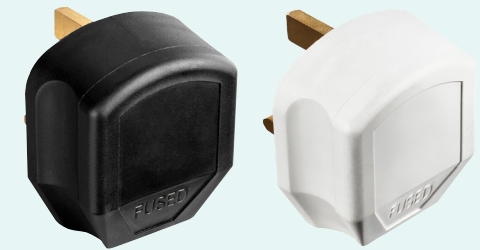

Rewireable Trailing Socket

- One, two, four or six sockets – allows you to connect multiple products into one outlet
- Socket safety shutters – prevents the insertion of foreign objects
- Power indicator (TN, UG and SXG) – shows that power is connected and the socket is ready for use
- Rewireable – for a custom solution
- Wall-fixing capability (UG and SXG) – for an 'off the floor' neat and tidy solution
- Robust – manufactured from high quality ABS
- Trusted quality – manufactured and certified to BS1363-2

Cat No	Rating	Sockets	Colour	Pack Qty	Carton Qty
SS-MP	13A	1	White	10	100
TN-MP	13A	2	White	-	20
UG-MP	13A	4	White	-	10
SXG-MP	13A	6	White	-	10

Multi- Socket Adaptor

- Two or three sockets – allows you to connect multiple products into one outlet
- Socket safety shutters – prevents the insertion of foreign objects
- Solid brass sleeved round pins – prevents contact when the plug pins are live
- Small and compact – easily fits behind cabinets and sofas
- Trusted quality – manufactured and certified to BS1363-3
- MSF3 fitted with a replaceable 13A fuse

Cat No	Rating	Sockets	Pack Qty
MSU2/NK-MS	13A	2	20
MSF3/NK-MS	13A Fused	3	20

Heavy Duty Rewireable Plug

- Solid brass sleeved pins – prevents contact when the plug pins are live
- Rewireable – for a custom solution
- Heavy duty construction – built to last
- Trusted quality – manufactured and certified to BS1363
- 13A rated – suitable up to 3120W
- Available in black or white